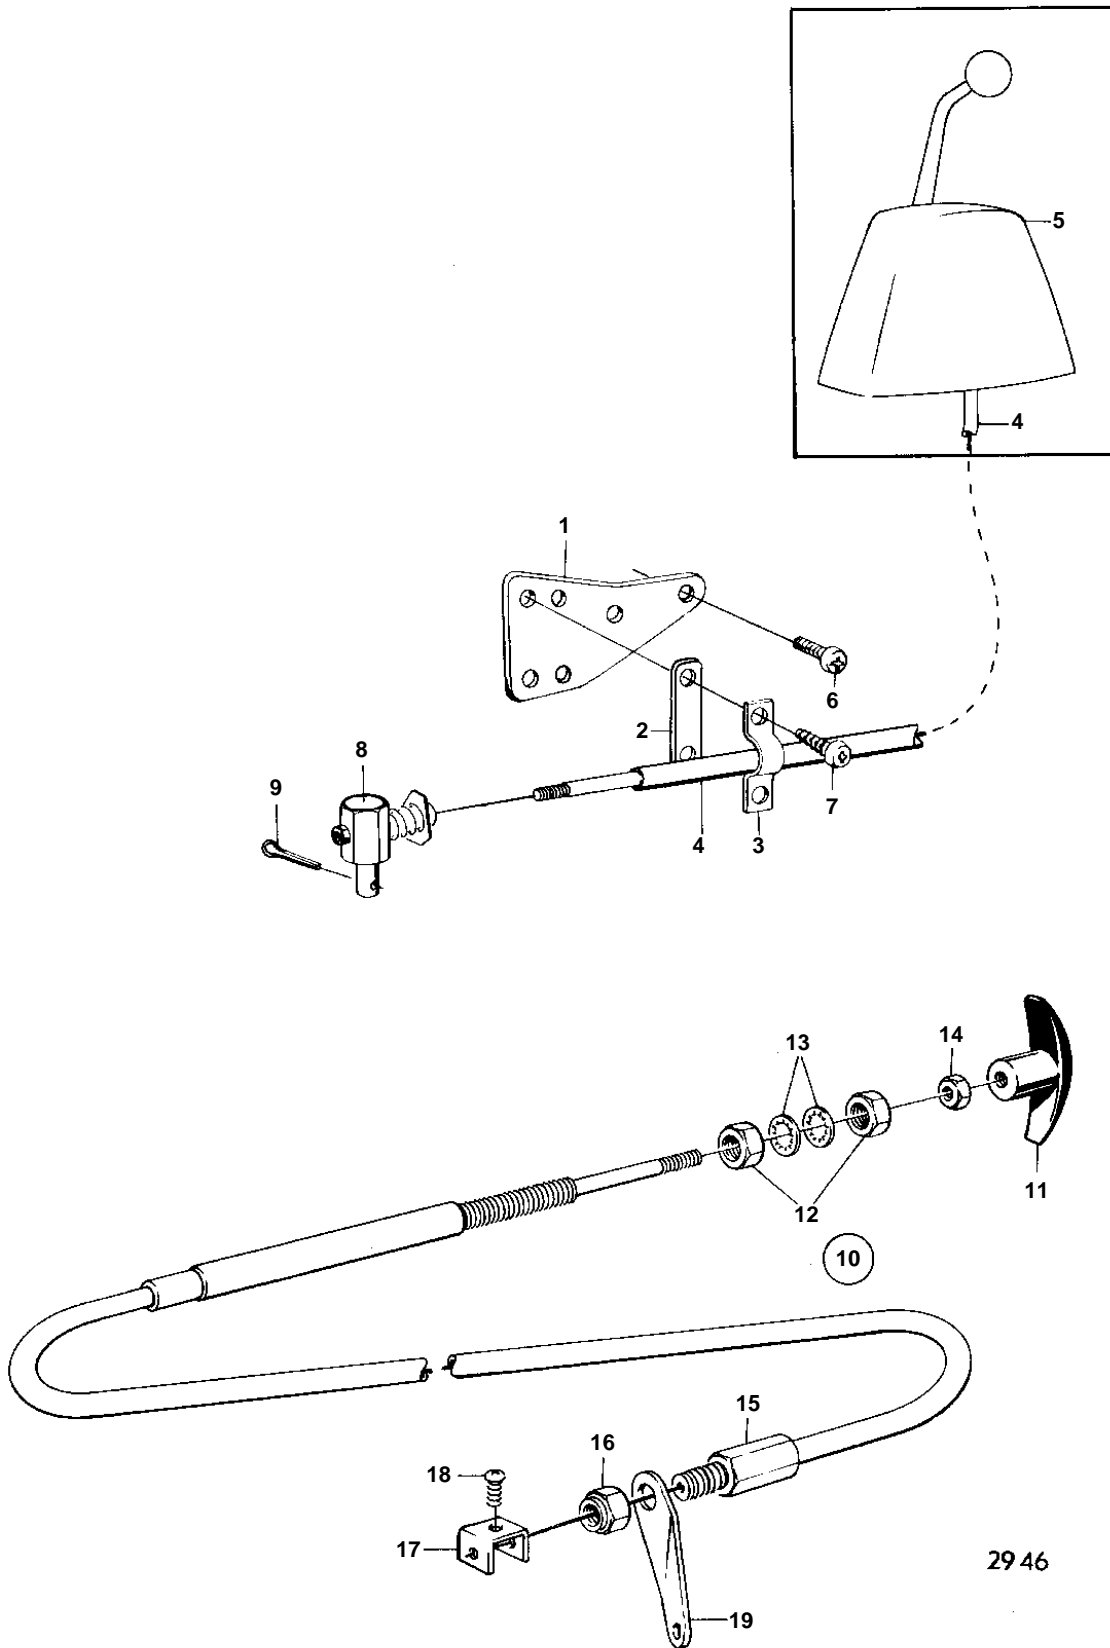

AQD21A, MD21A

AQD21A, MD21A

REF	PART NO.	QTY	DESCRIPTION	NOTES
1		1	Bracket	
2	819068	1	Washer	
3	21471054	1	Bracket	
4		X	CONTROL CABLE	SEE GROUP 9
5		X	CONTROL	SEE GROUP 9
6	950021	4	Cross recessed screw	MO-XXXX/62833
	950021	2	Cross recessed screw	MOXXXX/62834-
7	956076	2	Cross recessed screw	MOXXXX/62834-
8	814078	1	Cube	SEE GROUP 2C
9	17276	1	Split pin	SEE GROUP 2C
10	818470	1	Push pull control	
11	829241	1	· Handle	
12	955857	2	· Hexagon nut	
13	955950	2	· Toothed washer	
14	955844	1	· Hexagon nut	
15		1	CABLE LOCK	REPLACED BY 1EA 881532,1 ST 881191,1 ST 843401., M8X1,25, EARLY TYPE
	829070	1	Cable lock	5/16"-18UNC, LATER PROD
16		1	Nut	EARLY TYPE
	950363	1	Lock nut	5/16"-18UNC, LATER PROD
17		1	Lock	
18	956059	1	Cross recessed screw	
19		1	Support plate	SEE GROUP 2C